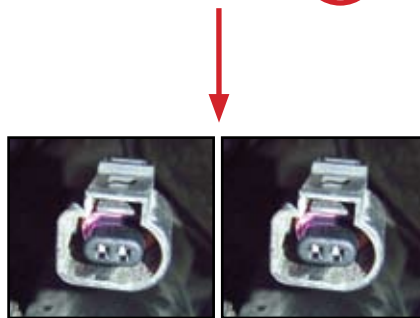

Electrical connection correct