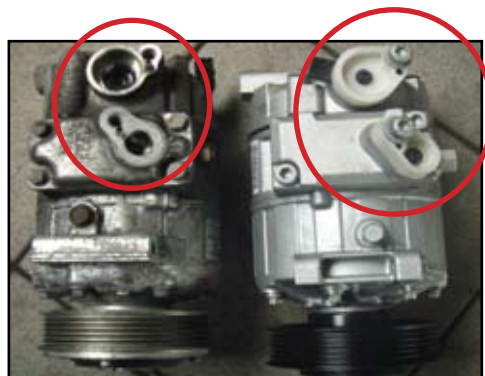

Mounting points correct

Electrical connection correct

Pipe mounting and collector mounting correct.

Vehicle Applications

Audi A3 2003>

3.2 i V6 24V 3189cc BDB 07/03>08/04 O/E 1K0820803H
3.2 i V6 24V 3189cc BMJ, BDB 12/03> O/E 1K0820803Q
1.9 TDi 1896cc BKC, BLS 01/04> O/E 1K0820803Q
1.9 TDi 1896cc BXE, BLS, BKC 10/05> O/E 1K0820803N