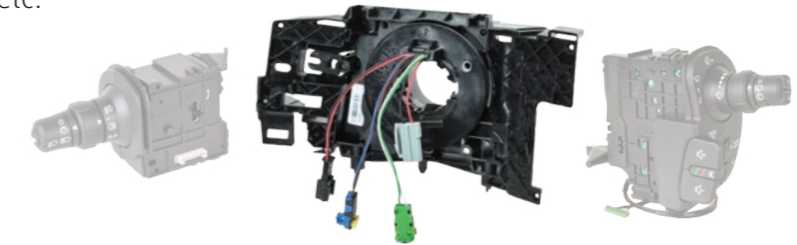

Clocksprings

The clockspring enables the steering wheel to turn while maintaining the electrical connection between the steering wheel airbag, horn etc. and the vehicle's electrical systems. It is generally located between the steering wheel and the steering column.

For Renault Scénic II

- 251639 Lighting Switch
- 251642 Clockspring
- 251638 Wiper Switch

Available for

DACIA ▶ Logan
RENAULT ▶ Scénic II, Mégane I, Laguna II, Espace, Clio II, Master II, Twingo II

Valeo				OES
251642	Renault	Scénic II Grand Scénic II	05/2003 > 08/2009 05/2003 > 11/2009	7701060399
251643	Renault	Mégane I	03/1999 > 02/2003	7701047253
251644	Dacia	Logan	10/2006 > 10/2007	6001548105
251645	Dacia	Logan	10/2007 >	6001551352
251647	Renault	Laguna II Espace et Grand Espace	01/2001 > 02/2005 09/2002 >	7701048917
251648	Renault	Clio II	03/1998 > 03/2001	7701048953
251649	Renault	Master II	10/2003 > 10/2008	7701057611
251650	Renault	Twingo II	07/2007 >	7701063406
251651	Renault	Master II	10/2008 >	7701071600