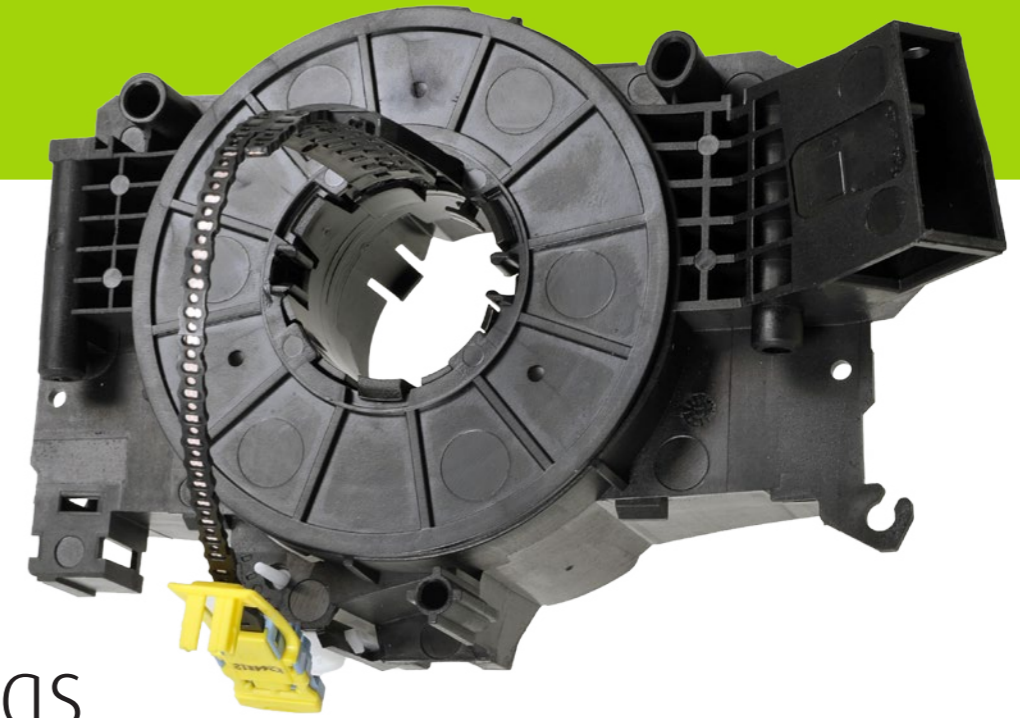

## Column Switches

valeo added 

valeo added 

[www.valeoservice.com](http://www.valeoservice.com)

Valeo Service  
70, rue Pleyel - 93285 Saint-Denis Cedex - France  
Tél. : +33 (0)1 49 45 32 32

**Valeo**  
Service

# A major actor in O.E. column switches

100% of Valeo IAM switch range is O.E. quality

valeorigin

- ▶ The Valeo offer includes single levers and complete modules
- NEW** ▶ Clocksprings
- ▶ Wide range in IAM for French and Italian brands, newly available applications for German manufacturers in 2014
- ▶ Range in  & 2013-2014 catalogue

## Clocksprings

The clockspring enables the steering wheel to turn while maintaining the electrical connection between the steering wheel airbag, horn etc. and the vehicle's electrical systems. It is generally located between the steering wheel and the steering column.